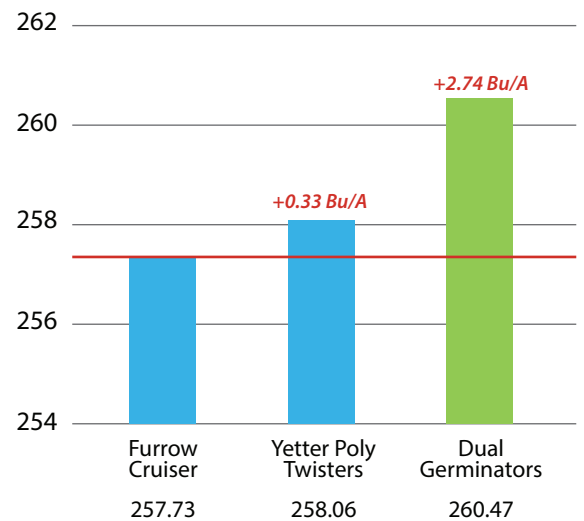

2023 Closing Wheel Studies

2023 PTI Farm Closing Wheel Study: No-Tillage

2023 Yield Results - May 28 Planting

2023 PTI Farm Closing Wheel Study: Vertical (Conventional) Tillage

2023 Yield Results - June 3 Planting