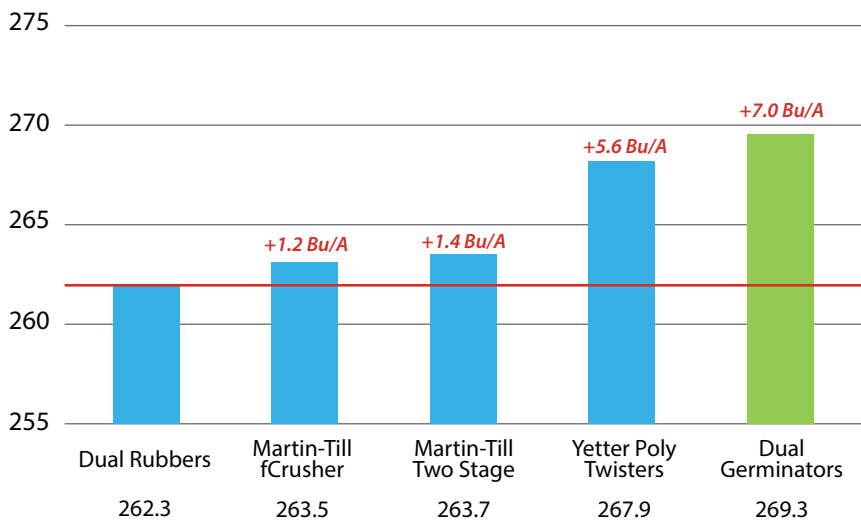

2023 Closing Wheel Studies

2023 PTI Farm Closing Wheel Study: No-Tillage

2023 Yield Results - May 28 Planting

2023 PTI Farm Closing Wheel Study: Vertical (Conventional) Tillage

2023 Yield Results - June 3 Planting