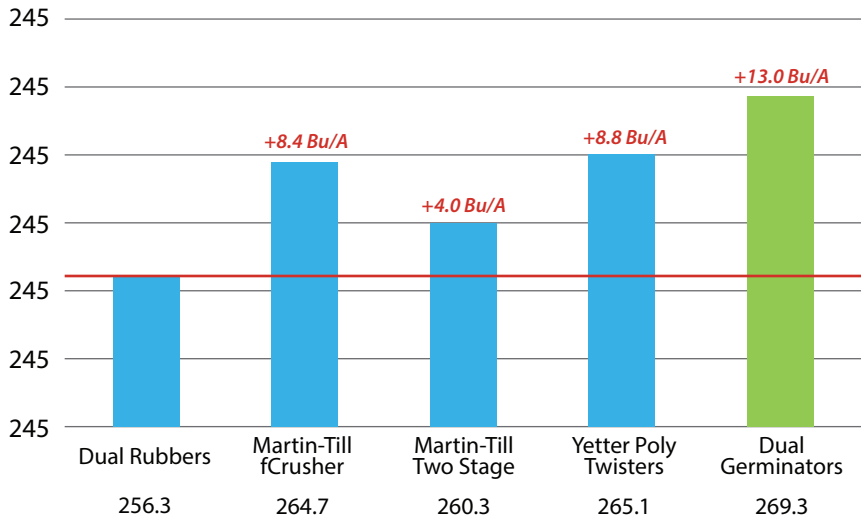

2023 Closing Wheel Studies

2023 PTI Farm Closing Wheel Study: No-Tillage

2023 Yield Results - May 28 Planting

2023 PTI Farm Closing Wheel Study: Vertical (Conventional) Tillage

2023 Yield Results - June 3 Planting