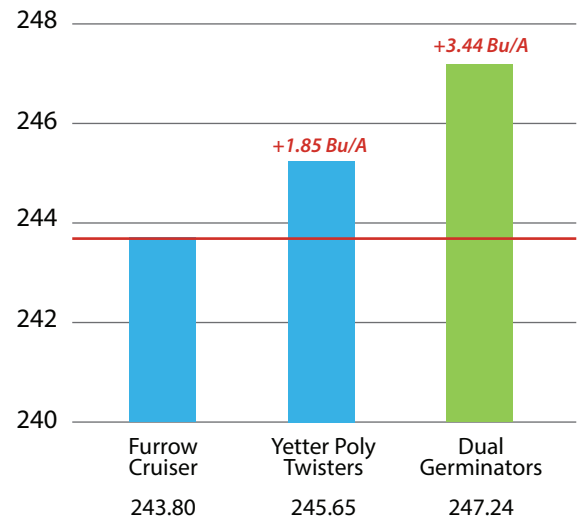

2023 Closing Wheel Studies

2023 PTI Farm Closing Wheel Study: No-Tillage

2023 Yield Results - May 28 Planting

2023 PTI Farm Closing Wheel Study: Vertical (Conventional) Tillage

2023 Yield Results - June 3 Planting