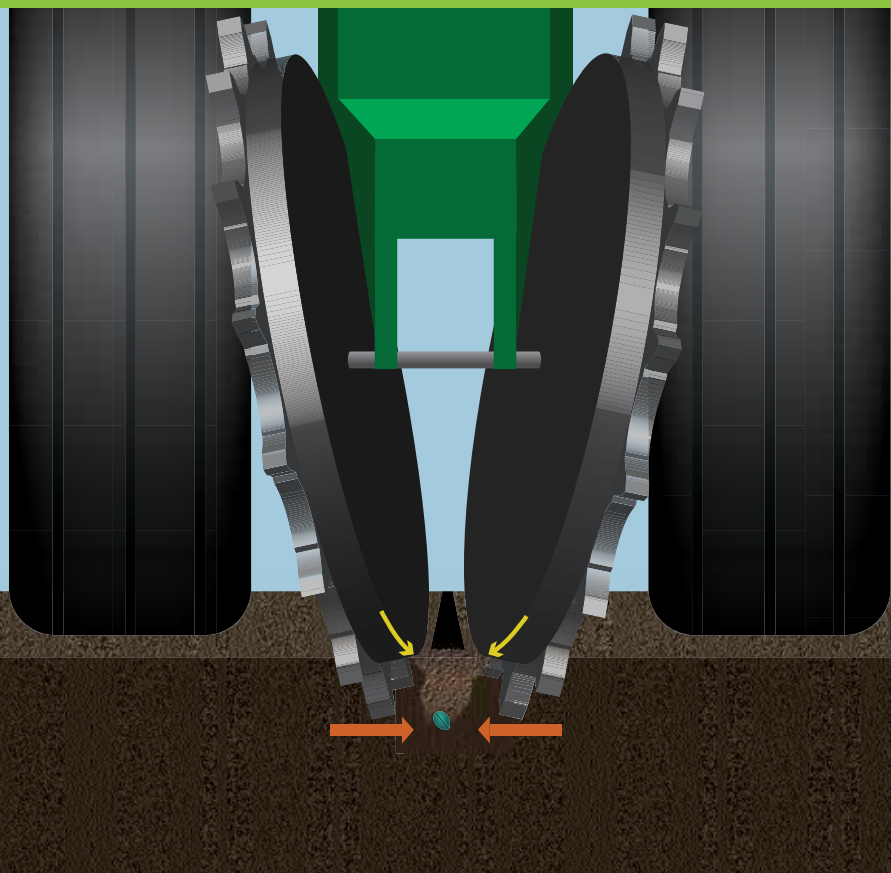

Germinator™

BETTER SEED CONTACT • BETTER YIELDS • MORE EFFICIENT YOU

GERMINATOR closing wheels maximize seed to soil contact by:

- Eliminating sidewall compaction
- Giving depth control
- Eliminating air pockets
- Fully closing the seed trench with inner rim shoulder firming
- Promotes consistent germination and emergence.
- Steel construction helps reduce down pressure needs in heavy soil and no till conditions. Highly effective in all tillage and soil conditions.
- Designed to clean rapidly in wet conditions.
- 050 steel insures longevity.
- Farm Journal magazine projects a break even with **only 170 acres** (Based on a 16 row-30" planter for corn or 262 acres on a 31 row-15" bean planter, considering a cost of \$160 per row, \$80 per wheel).